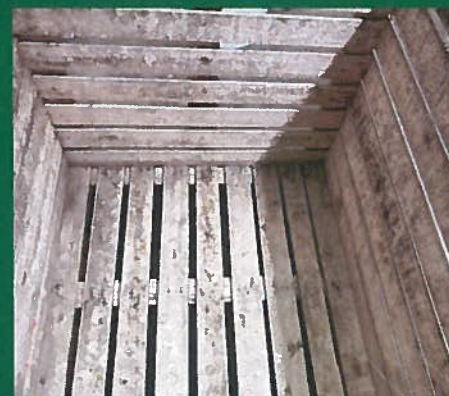

**THE CRATE WITH
DELIVERY IS £75.00 IF
DELIVERED TO OUR
USUAL AREAS
IF FURTHER AFIELD
THEN ADDITIONAL
DELIVERY COSTS
WOULD APPLY**

**VIEW INSIDE
THE CRATE"**

**A SAVING OF £65 AS
THIS CRATE WILL
HOLD THE
EQUIVALENT OF 4
DRUMS**